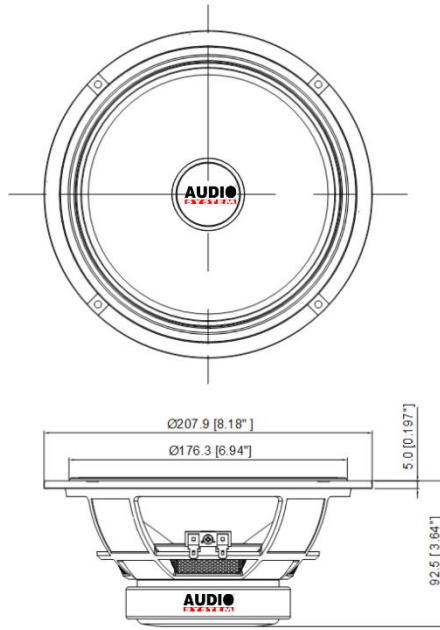

SPECIFICATIONS	KF-8
RMS Power (W)	200
MAX Power (W)	400
Fo (Hz)	73
Nominal Impedance (Ω)	4
Sensitivity @1w/1m (dB)	96±2
Frequency Range	60Hz 10KHz
Magnet	40 Oz
Voice Coil	1.5"
Cone	PAPER CONE
Mounting Depth (mm)	92
Mounting Diameter (mm)	182

KF-8
8" MIDRANGE SPEAKER
OWNER'S MANUAL
SPEAKER SYSTEM