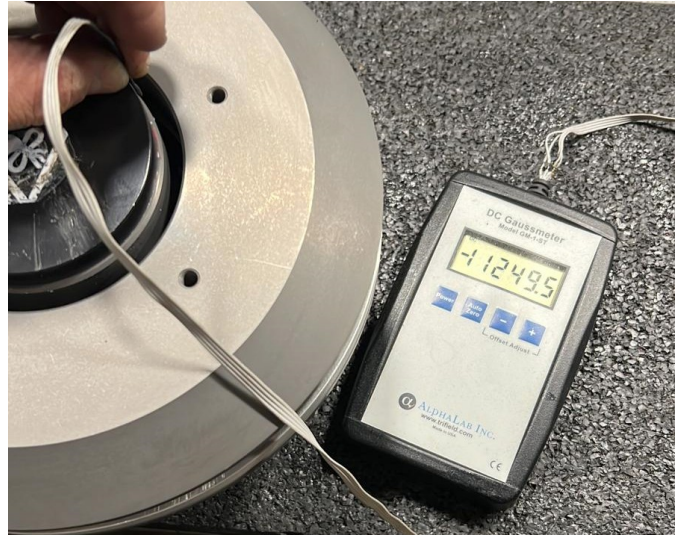

Woofer Neo 12"

Voice Coil Diameter mm / inch 80 / 3,2"

Impedance Ohm 2X0,5 / 2X0,75 / 2x 1,0

FS Hz

Qes 0.18

Qts 0.18

Vas Liter / cu.ft. 34.9 / 1.23

Le mH 2.56

MMS gr 390g

Xmax mm / inch 60 / 2.36"

SPL (1w/1m) 89.8

BL TESLA – M 38.7

Power W RMS/SPL 2600 / 6000

Empfohlene Verstärkerleistung / Recommended

amplifier power

2000 – 6000 WRMS

Cone Ful Carbone Sandwich

STEG studio Spl-Power Woofer

3.5 "neo motor 8X50mm H 40mm N54H neio

3.5 "coil 8 ply aluminiul stranded wire D1.0ohm D0.75ohm

Full Cevlar sendwitc cone + Dust cap + Black bridge logo.

10 "Nomex centering spider.

10m²mm connection terminal