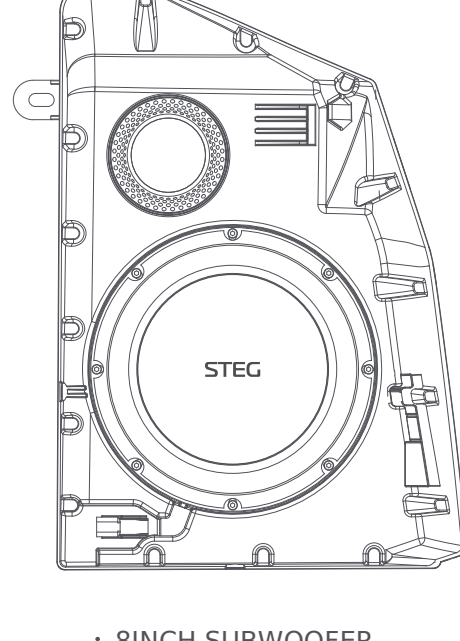

210mm

STEG

MT9 8" Subwoofer

Tesla Model 3 dedicated non-destructive audio upgrade kit manual

117mm

STEG TESLA MODEL 3 DEDICATED LOSSLESS AUDIO UPGRADE KIT

· 8INCH SUBWOOFER
· **RMS : 250W 2+2 Ohm**

Model number	MT9
Specification Description	8" Subwoofer kit
Working frequency response	30-350Hz
Sensitivity	90dB/1M/2.83V
Impedance	2+2 ohm
Power (RMS)	250W